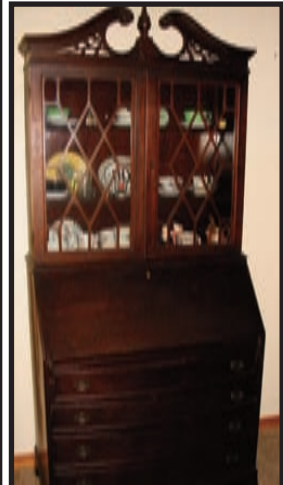

depression plates, small gold trim candy dish, purple carnival glass candy dish, carnival glass plate, bird figurines, toothpick holders, a set of colored mixing bowls, pie plates, glass angel food cake pan, glass funnel, 8-liquor glasses, Roper refrigerator, Dutch girl & boy figurines, 2-2 gal. crock jug, 1 gal. crock jug, 3-apple butter crocks, 3-kerosene lamps, Mallard duck collection, 7-model warships, asst. of little metal toy ships, bumper pool table, metal war helmets from World War I & II, 13-John Wayne collector plates, John Wayne lamp, John Wayne 30-30 shells, John Wayne Winchester 45 colt shells, John Wayne lunch box, a series of Civil War plates, asst. of belt buckles, eagle collection, 20 in. tv, GE refrigerator, upright deep freeze, lino engine & coal car, Christmas decorations